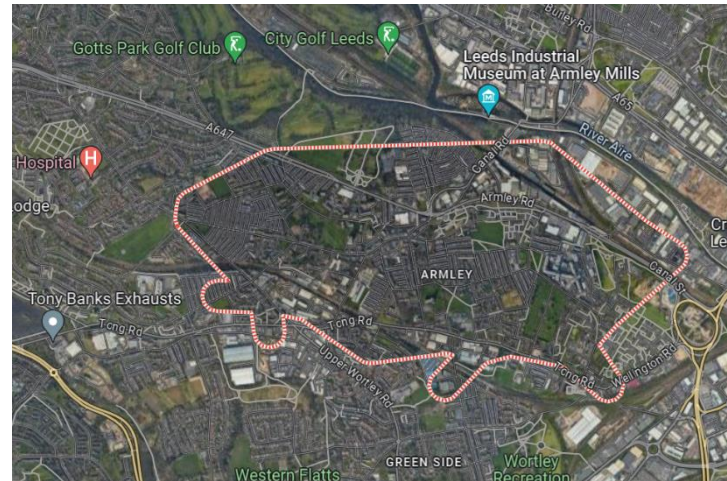

KEY VOCABULARY

Human Feature: something in the environment made by human hands

Physical Feature: something that is in the environment that is natural.

Left, right, near, far. North, South, East, West

forest, hill, river, soil, valley, vegetation, city, town, village, farm, house, office, and shop

Armley Leisure Centre, Armley Gotts Park, Armley Town Street, River Aire, Leeds and Liverpool Canal, Victorian Terraces, HM Prison Leeds, Leeds Industrial Museum

DIAGRAM

KEY KNOWLEDGE

To know the human and physical features of our local area.

In Armley there is Armley Gotts park, shops on Town Street, schools, the Leeds Industrial Museum, Armley Prison, churches, the canal and Armley Leisure Centre.

The human features of Armley are the park, the canal, the schools, the shops, the churches, museum, prison and the leisure centre.